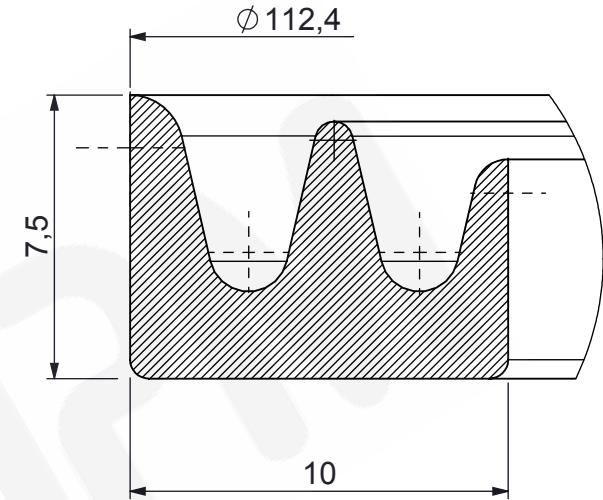

DETAIL B
SCALE 5 : 1